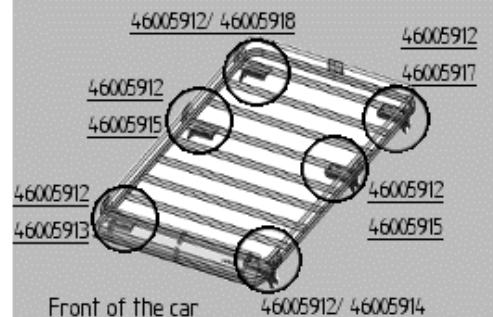

- Bolts needed
  - 45000014 / 45000048 / 45000018 / 45000462 / 45000074