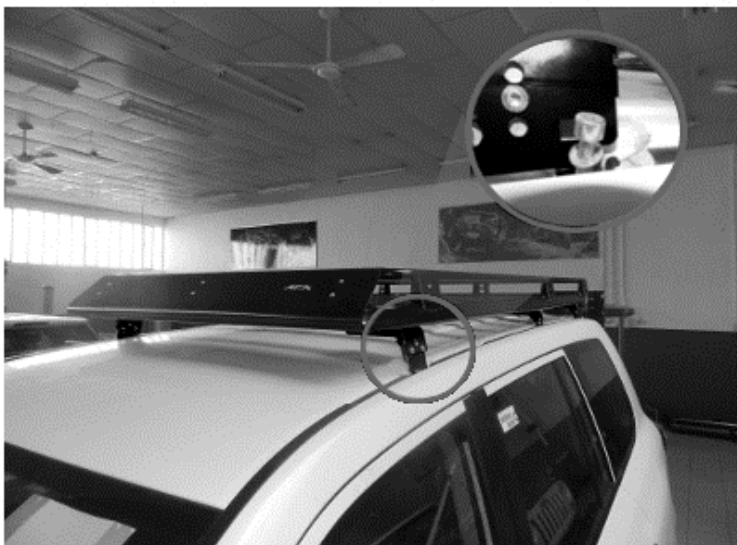

- Place the roof rack

- Tighten the roof rack

- Bolts needed

45000141 / 45000048