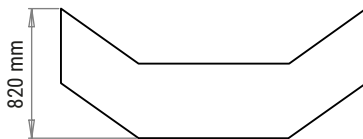

PRODUCT SPECIFICATIONS

48002668 BULL BAR W/ PROVISION FOR OEM FOG LIGHT AND AFN INDICATOR ISUZU D-MAX

Weight: 72 Kg

PACKAGING FOR SHIPMENT

Length / Comprimento

Height / Altura

820 mm

Width / Largura

Weight: 14 Kg

APPROACH AND DEPARTURE ANGLES

32°

975 mm

*referring to the original tire