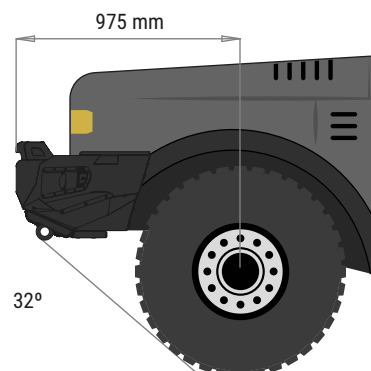

PRODUCT SPECIFICATIONS

48002668 BULL BAR W/ PROVISION FOR OEM FOG LIGHT AND AFN INDICATOR ISUZU D-MAX

Weight: 72 Kg

PACKAGING FOR SHIPMENT

Length / Comprimento

Height / Altura

820 mm

Width / Largura

Weight: 14 Kg

APPROACH AND DEPARTURE ANGLES

32°

975 mm

*referring to the original tire