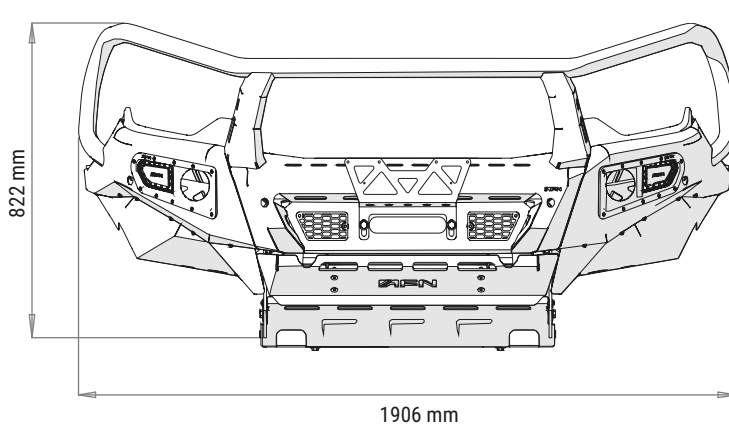

PRODUCT SPECIFICATIONS

48002668 BULL BAR W/ PROVISION FOR OEM FOG LIGHT AND AFN INDICATOR ISUZU D-MAX

Weight: 72 Kg

PACKAGING FOR SHIPMENT

Length / Comprimento

Height / Altura

820 mm

Width / Largura

Weight: 14 Kg

APPROACH AND DEPARTURE ANGLES

32°

975 mm

*referring to the original tire