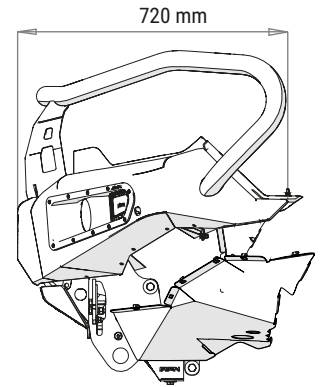

PRODUCT SPECIFICATIONS

48002668 BULL BAR W/ PROVISION FOR OEM FOG LIGHT AND AFN INDICATOR ISUZU D-MAX

Weight: 72 Kg

PACKAGING FOR SHIPMENT

Length / Comprimento

Height / Altura

820 mm

Width / Largura

Weight: 14 Kg

APPROACH AND DEPARTURE ANGLES

32°

975 mm

*referring to the original tire