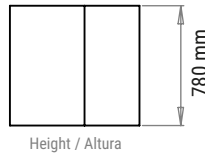

PRODUCT SPECIFICATIONS

48002668 BULL BAR W/ PROVISION FOR OEM FOG LIGHT AND AFN INDICATOR ISUZU D-MAX

Weight: 72 Kg

PACKAGING FOR SHIPMENT

Length / Comprimento

Height / Altura

820 mm

Width / Largura

Weight: 14 Kg

APPROACH AND DEPARTURE ANGLES

32°

975 mm

*referring to the original tire