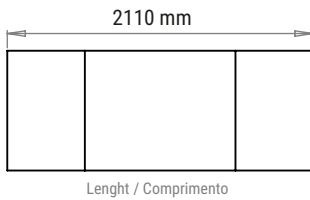

PRODUCT SPECIFICATIONS

48002668 BULL BAR W/ PROVISION FOR OEM FOG LIGHT AND AFN INDICATOR ISUZU D-MAX

Weight: 72 Kg

PACKAGING FOR SHIPMENT

Length / Comprimento

Height / Altura

820 mm

Width / Largura

Weight: 14 Kg

APPROACH AND DEPARTURE ANGLES

32°

975 mm

*referring to the original tire