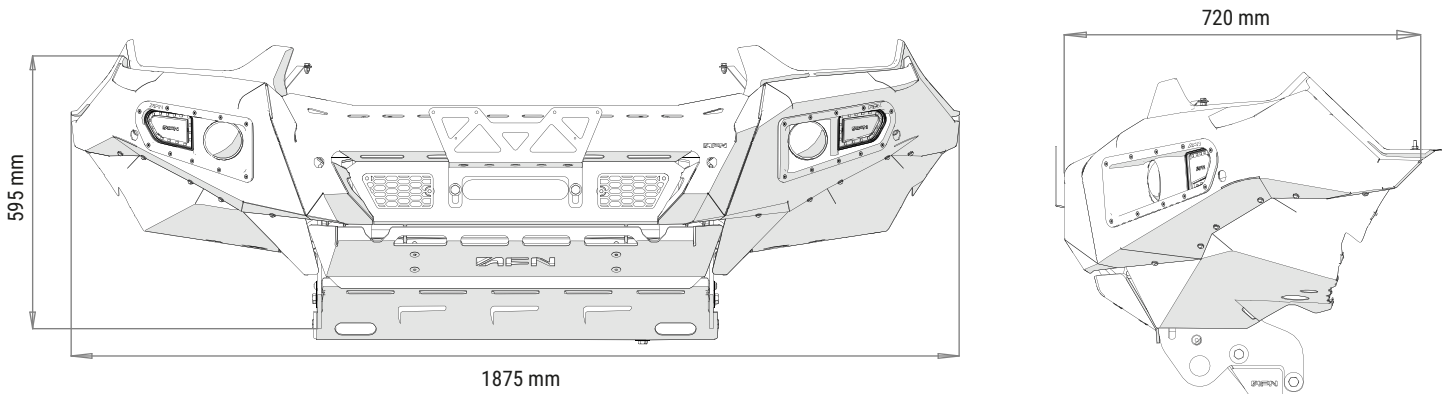

PRODUCT SPECIFICATIONS

48002725 BUMPER W/ PROVISION FOR OEM FOG LIGHT AND AFN INDICATOR ISUZU D-MAX

Weight: 60Kg

PACKAGING FOR SHIPMENT

Weight: 14 Kg

APPROACH AND DEPARTURE ANGLES

*referring to the original tire