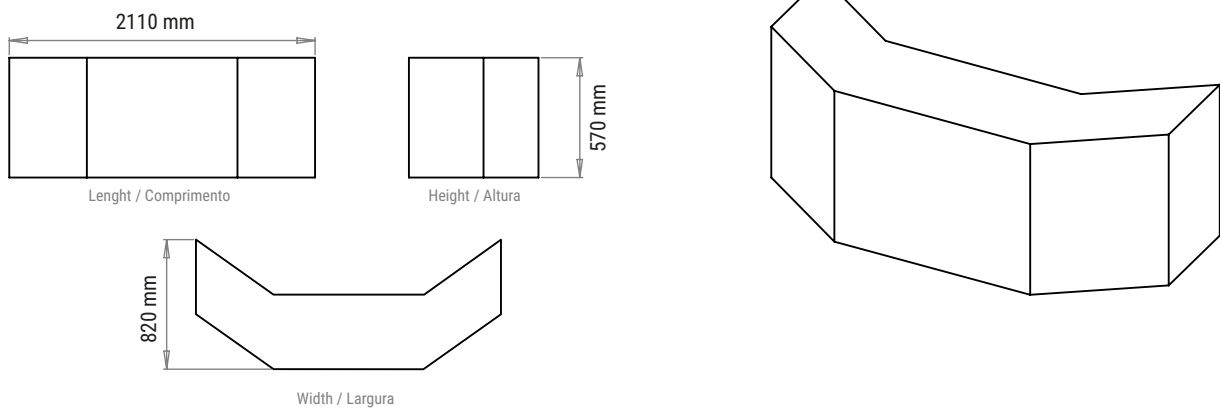

PRODUCT SPECIFICATIONS

48002725 BUMPER W/ PROVISION FOR OEM FOG LIGHT AND AFN INDICATOR ISUZU D-MAX

Weight: 60Kg

PACKAGING FOR SHIPMENT

Weight: 14 Kg

APPROACH AND DEPARTURE ANGLES

*referring to the original tire