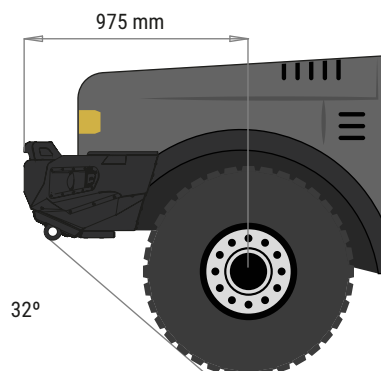

PRODUCT SPECIFICATIONS

48002725 BUMPER W/ PROVISION FOR OEM FOG LIGHT AND AFN INDICATOR ISUZU D-MAX

Weight: 60Kg

PACKAGING FOR SHIPMENT

Weight: 14 Kg

APPROACH AND DEPARTURE ANGLES

*referring to the original tire