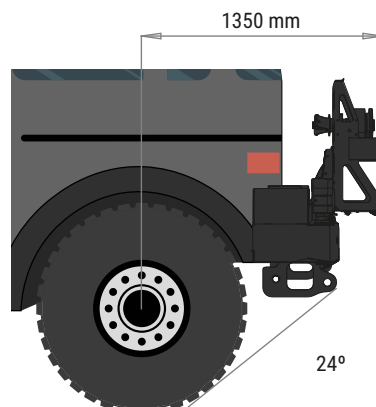

PRODUCT SPECIFICATIONS

48002731 REAR BUMPER W/ TRAILER HITCH ISUZU D-MAX

Weight: 70Kg

PACKAGING FOR SHIPMENT

Length / Comprimento

Height / Altura

Width / Largura

Weight: 14 Kg

APPROACH AND DEPARTURE ANGLES

*referring to the original tire