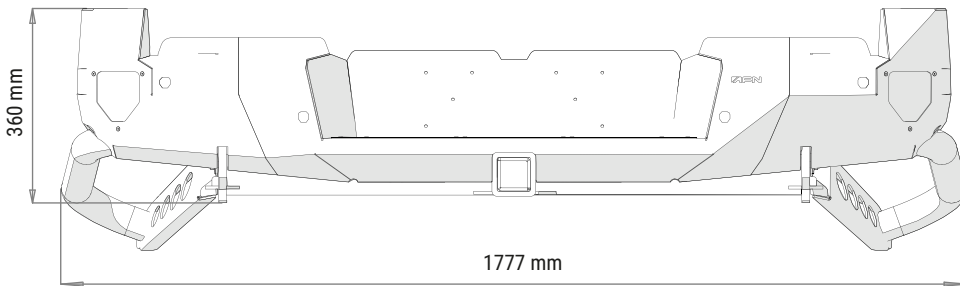

PRODUCT SPECIFICATIONS

48002731 REAR BUMPER W/ TRAILER HITCH ISUZU D-MAX

Weight: 70Kg

PACKAGING FOR SHIPMENT

Length / Comprimento

Height / Altura

Width / Largura

Weight: 14 Kg

APPROACH AND DEPARTURE ANGLES

*referring to the original tire