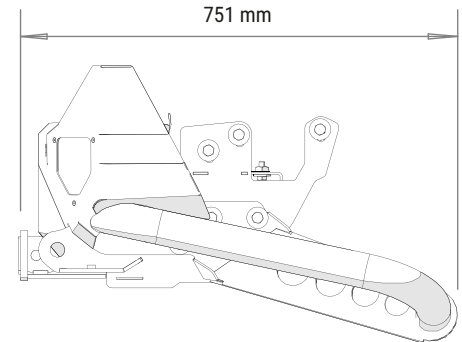

PRODUCT SPECIFICATIONS

48002731 REAR BUMPER W/ TRAILER HITCH ISUZU D-MAX

Weight: 70Kg

PACKAGING FOR SHIPMENT

Length / Comprimento

Height / Altura

Width / Largura

Weight: 14 Kg

APPROACH AND DEPARTURE ANGLES

*referring to the original tire