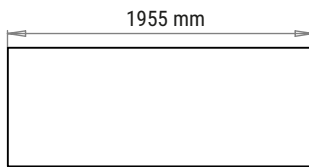

PRODUCT SPECIFICATIONS

48002731 REAR BUMPER W/ TRAILER HITCH ISUZU D-MAX

Weight: 70Kg

PACKAGING FOR SHIPMENT

Length / Comprimento

Height / Altura

Width / Largura

Weight: 14 Kg