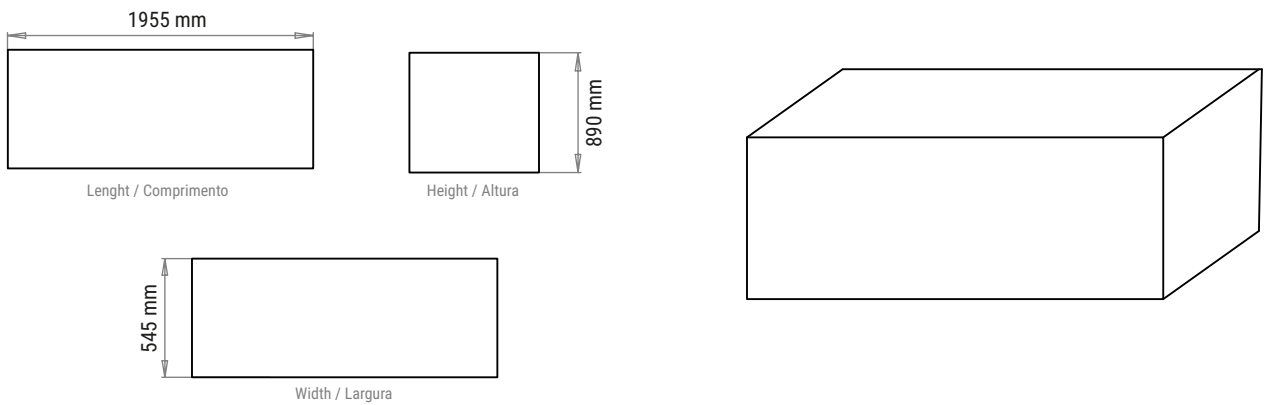

## 48002768 REAR BUMPER FOR OEM TOWING SYSTEM ISUZU D-MAX

Weight: 50Kg

### PACKAGING FOR SHIPMENT

Weight: 14 Kg