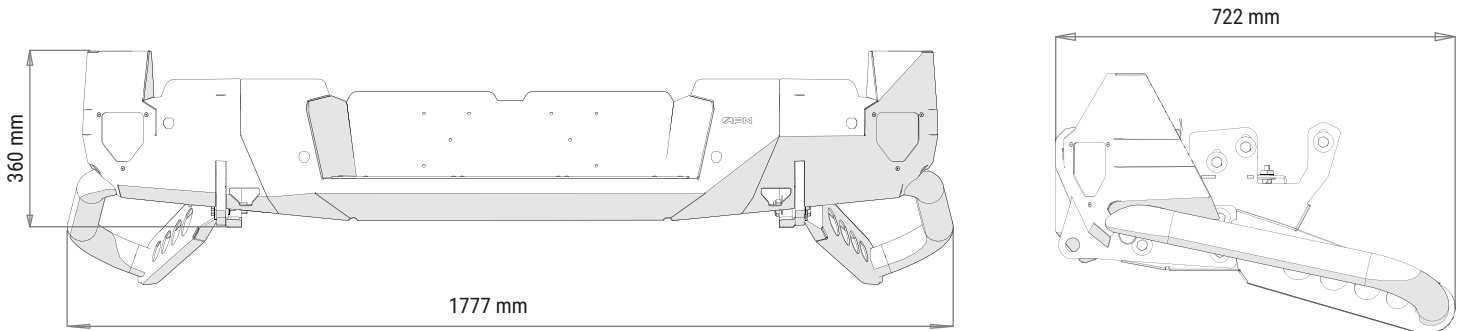

## 48002768 REAR BUMPER FOR OEM TOWING SYSTEM ISUZU D-MAX

Weight: 50Kg

### PACKAGING FOR SHIPMENT

Weight: 14 Kg

### APPROACH AND DEPARTURE ANGLES

\*referring to the original tire