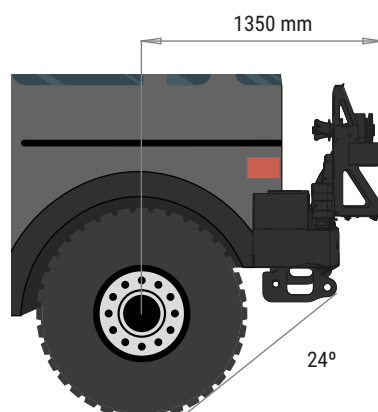

## 48002768 REAR BUMPER FOR OEM TOWING SYSTEM ISUZU D-MAX

Weight: 50Kg

### PACKAGING FOR SHIPMENT

Weight: 14 Kg

### APPROACH AND DEPARTURE ANGLES

\*referring to the original tire