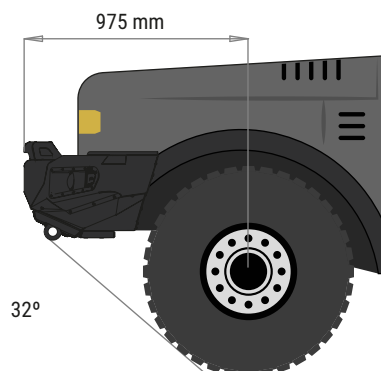

## 48002771 BULL BAR W/ PROVISION FOR OEM FOG LIGHT AND INDICATOR ISUZU D-MAX

Weight: 72Kg

### PACKAGING FOR SHIPMENT

Length / Comprimento

Height / Altura

870 mm

Width / Largura

Weight: 14 Kg

### APPROACH AND DEPARTURE ANGLES

32°

975 mm

\*referring to the original tire