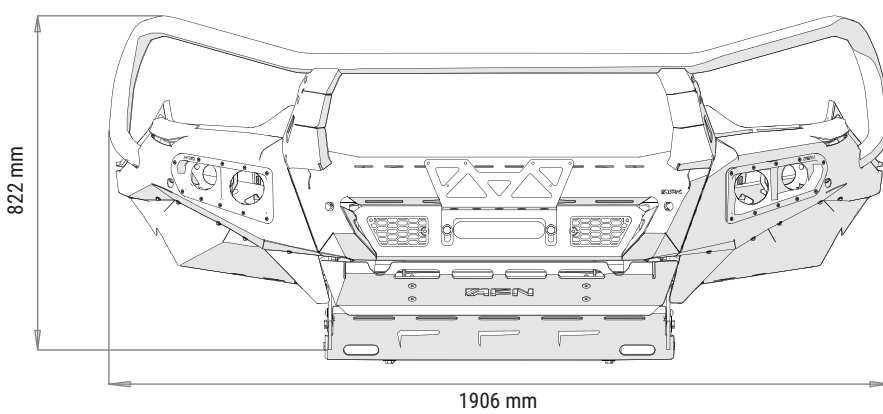

## 48002771 BULL BAR W/ PROVISION FOR OEM FOG LIGHT AND INDICATOR ISUZU D-MAX

Weight: 72Kg

### PACKAGING FOR SHIPMENT

Length / Comprimento

Height / Altura

870 mm

Width / Largura

Weight: 14 Kg

### APPROACH AND DEPARTURE ANGLES

32°

975 mm

\*referring to the original tire