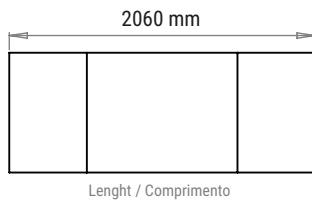

## 48002771 BULL BAR W/ PROVISION FOR OEM FOG LIGHT AND INDICATOR ISUZU D-MAX

Weight: 72Kg

### PACKAGING FOR SHIPMENT

Length / Comprimento

Height / Altura

870 mm

Width / Largura

Weight: 14 Kg

### APPROACH AND DEPARTURE ANGLES

32°

975 mm

\*referring to the original tire