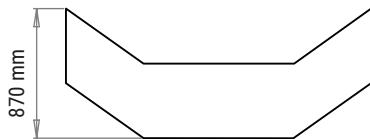

## 48002771 BULL BAR W/ PROVISION FOR OEM FOG LIGHT AND INDICATOR ISUZU D-MAX

Weight: 72Kg

### PACKAGING FOR SHIPMENT

Length / Comprimento

Height / Altura

870 mm

Width / Largura

Weight: 14 Kg

### APPROACH AND DEPARTURE ANGLES

32°

975 mm

\*referring to the original tire