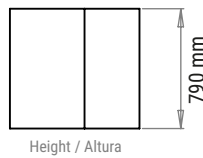

## 48002771 BULL BAR W/ PROVISION FOR OEM FOG LIGHT AND INDICATOR ISUZU D-MAX

Weight: 72Kg

### PACKAGING FOR SHIPMENT

Length / Comprimento

Height / Altura

870 mm

Width / Largura

Weight: 14 Kg

### APPROACH AND DEPARTURE ANGLES

32°

975 mm

\*referring to the original tire