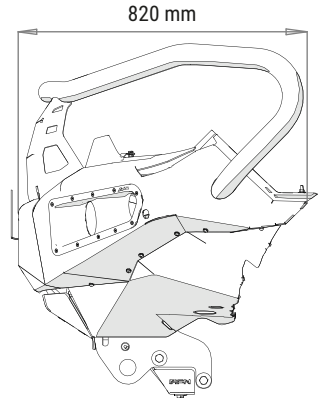

## 48002771 BULL BAR W/ PROVISION FOR OEM FOG LIGHT AND INDICATOR ISUZU D-MAX

Weight: 72Kg

### PACKAGING FOR SHIPMENT

Length / Comprimento

Height / Altura

870 mm

Width / Largura

Weight: 14 Kg

### APPROACH AND DEPARTURE ANGLES

32°

975 mm

\*referring to the original tire