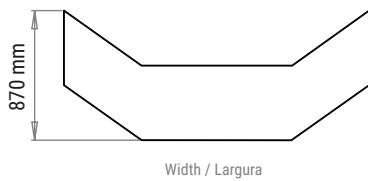

PACKAGING FOR SHIPMENT

Weight: 14 Kg