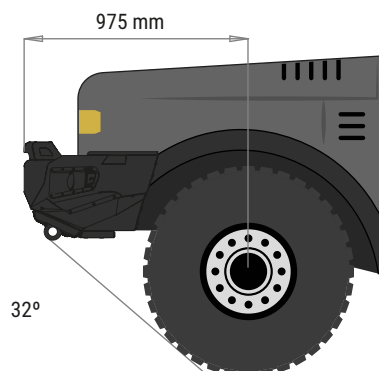

APPROACH AND DEPARTURE ANGLES

*referring to the original tire