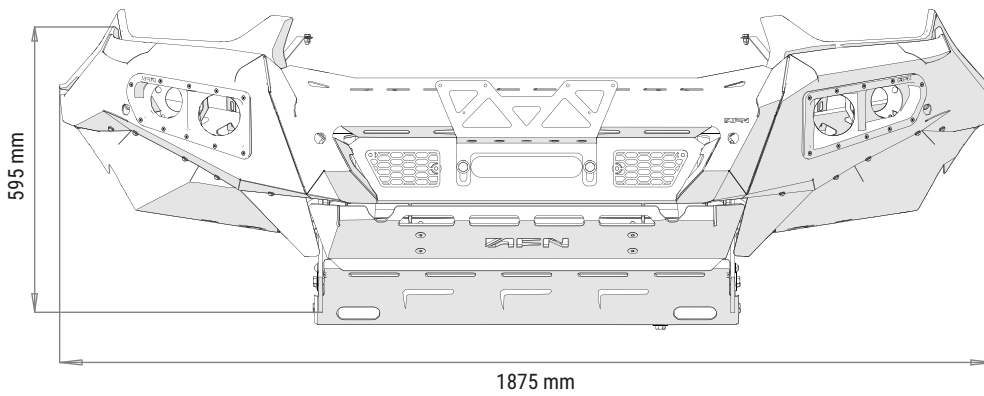

## 48002772 BUMPER W/ PROVISION FOR OEM FOG LIGHT AND INDICATOR ISUZU D-MAX

Weight: 60Kg

### PACKAGING FOR SHIPMENT

Weight: 14 Kg