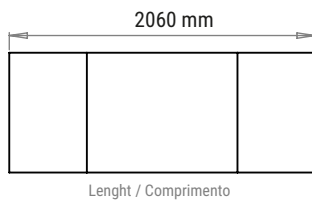

## 48002772 BUMPER W/ PROVISION FOR OEM FOG LIGHT AND INDICATOR ISUZU D-MAX

Weight: 60Kg

### PACKAGING FOR SHIPMENT

Weight: 14 Kg