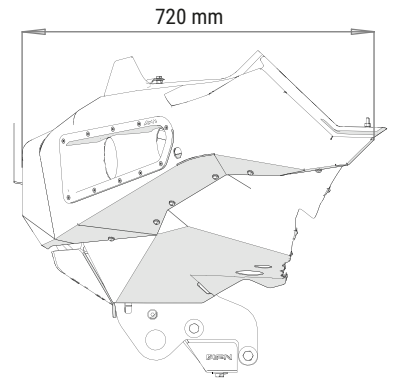

## 48002772 BUMPER W/ PROVISION FOR OEM FOG LIGHT AND INDICATOR ISUZU D-MAX

Weight: 60Kg

### PACKAGING FOR SHIPMENT

Weight: 14 Kg

### APPROACH AND DEPARTURE ANGLES

\*referring to the original tire