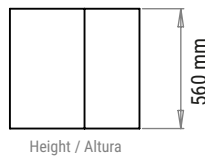

PACKAGING FOR SHIPMENT

Weight: 14 Kg