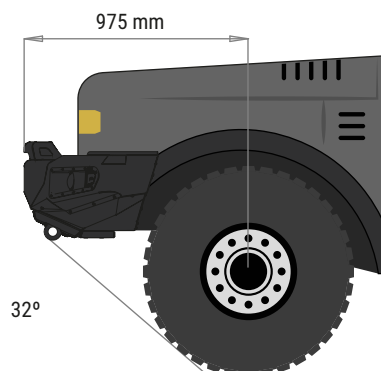

PRODUCT SPECIFICATIONS

48002940 BULL BAR WITH FOG LIGHT ISUZU D-MAX

Weight: 72kg

PACKAGING FOR SHIPMENT

Length / Comprimento

Height / Altura

Width / Largura

Weight: 14 Kg

APPROACH AND DEPARTURE ANGLES

32°

*referring to the original tire