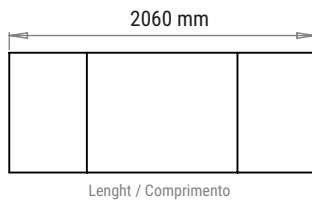

PRODUCT SPECIFICATIONS

48002940 BULL BAR WITH FOG LIGHT ISUZU D-MAX

Weight: 72kg

PACKAGING FOR SHIPMENT

Length / Comprimento

Height / Altura

Width / Largura

Weight: 14 Kg

APPROACH AND DEPARTURE ANGLES

32°

*referring to the original tire