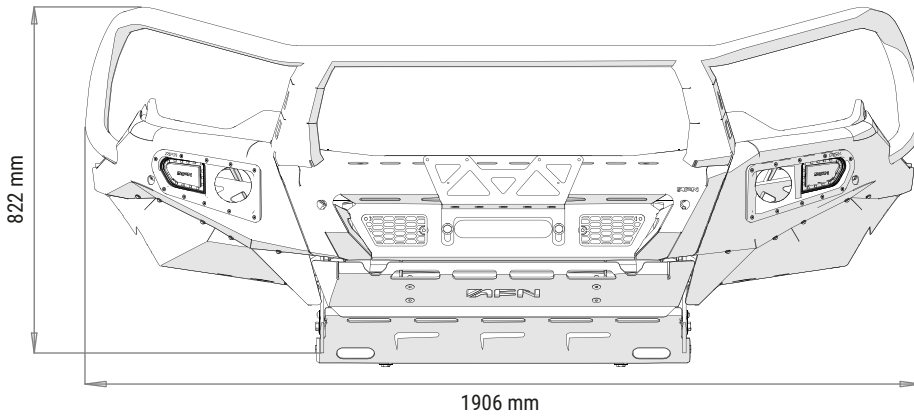

PRODUCT SPECIFICATIONS

48002940 BULL BAR WITH FOG LIGHT ISUZU D-MAX

Weight: 72kg

PACKAGING FOR SHIPMENT

Length / Comprimento

Height / Altura

Width / Largura

Weight: 14 Kg

APPROACH AND DEPARTURE ANGLES

32°

*referring to the original tire