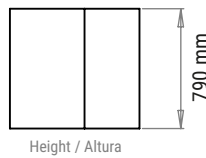

PRODUCT SPECIFICATIONS

48002940 BULL BAR WITH FOG LIGHT ISUZU D-MAX

Weight: 72kg

PACKAGING FOR SHIPMENT

Length / Comprimento

Height / Altura

Width / Largura

Weight: 14 Kg

APPROACH AND DEPARTURE ANGLES

32°

*referring to the original tire