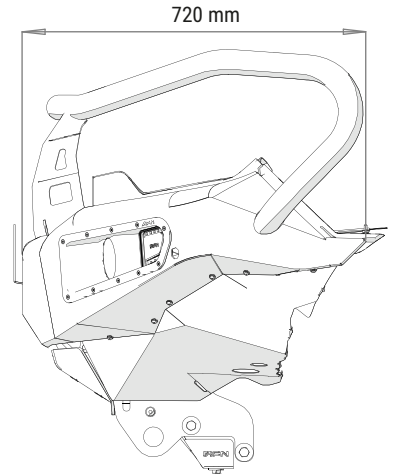

PRODUCT SPECIFICATIONS

48002940 BULL BAR WITH FOG LIGHT ISUZU D-MAX

Weight: 72kg

PACKAGING FOR SHIPMENT

Length / Comprimento

Height / Altura

Width / Largura

Weight: 14 Kg

APPROACH AND DEPARTURE ANGLES

32°

*referring to the original tire