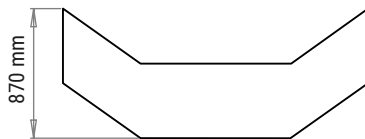

PRODUCT SPECIFICATIONS

48002940 BULL BAR WITH FOG LIGHT ISUZU D-MAX

Weight: 72kg

PACKAGING FOR SHIPMENT

Length / Comprimento

Height / Altura

Width / Largura

Weight: 14 Kg

APPROACH AND DEPARTURE ANGLES

32°

*referring to the original tire