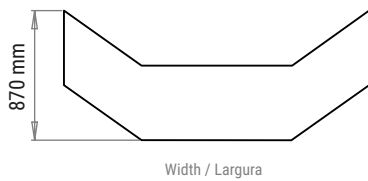

PRODUCT SPECIFICATIONS

48002941 FRONT BUMPER WITH FOG LIGHTS ISUZU D-MAX

Weight: 60 Kg

PACKAGING FOR SHIPMENT

Weight: 14 Kg

APPROACH AND DEPARTURE ANGLES

*referring to the original tire