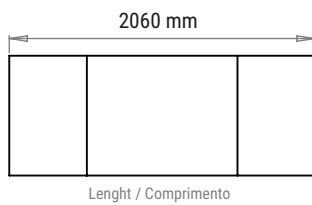

PRODUCT SPECIFICATIONS

48002941 FRONT BUMPER WITH FOG LIGHTS ISUZU D-MAX

Weight: 60 Kg

PACKAGING FOR SHIPMENT

Weight: 14 Kg

APPROACH AND DEPARTURE ANGLES

*referring to the original tire