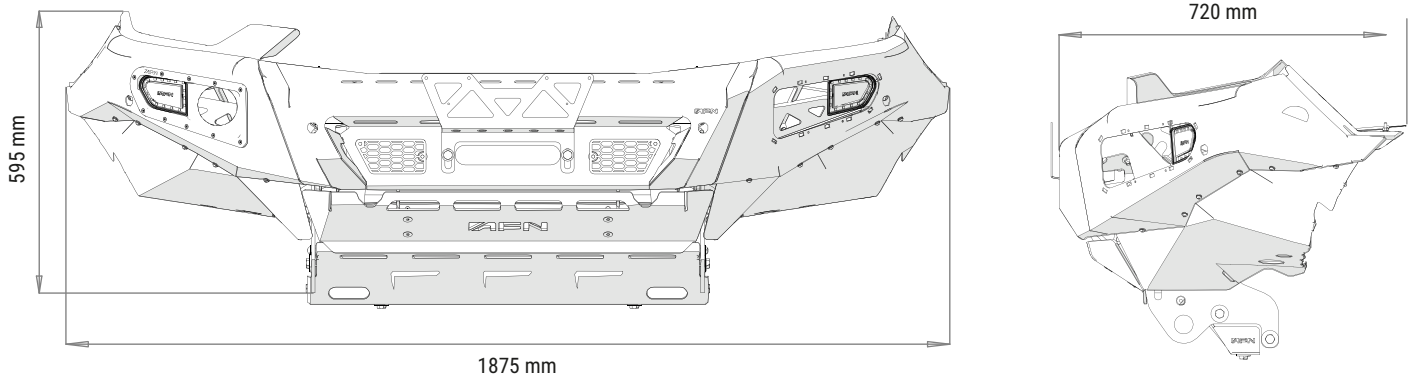

PRODUCT SPECIFICATIONS

48002941 FRONT BUMPER WITH FOG LIGHTS ISUZU D-MAX

Weight: 60 Kg

PACKAGING FOR SHIPMENT

Weight: 14 Kg

APPROACH AND DEPARTURE ANGLES

*referring to the original tire