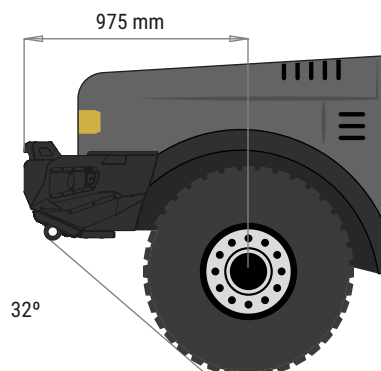

PRODUCT SPECIFICATIONS

48002941 FRONT BUMPER WITH FOG LIGHTS ISUZU D-MAX

Weight: 60 Kg

PACKAGING FOR SHIPMENT

Weight: 14 Kg

APPROACH AND DEPARTURE ANGLES

*referring to the original tire