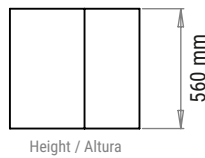

PRODUCT SPECIFICATIONS

48002941 FRONT BUMPER WITH FOG LIGHTS ISUZU D-MAX

Weight: 60 Kg

PACKAGING FOR SHIPMENT

Weight: 14 Kg

APPROACH AND DEPARTURE ANGLES

*referring to the original tire