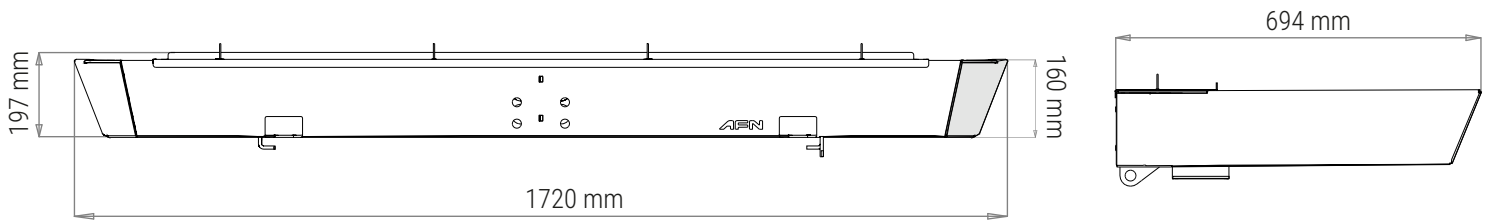

# PRODUCT SPECIFICATIONS

**48001635**

## REAR BUMPER

TOYOTA LAND CRUISER 76

Weight: 38 Kg

## PACKAGING FOR SHIPMENT

Weight: 14 Kg