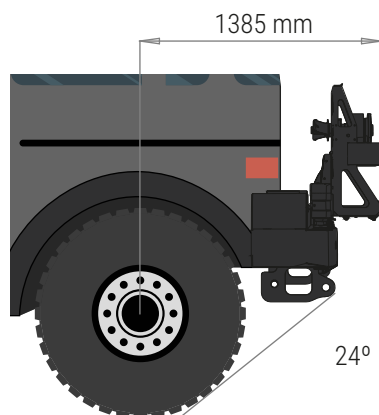

## REAR BUMPER

TOYOTA LAND CRUISER 76

Weight: 38 Kg

## PACKAGING FOR SHIPMENT

Weight: 14 Kg

## APPROACH AND DEPARTURE ANGLES

\*referring to the original tire