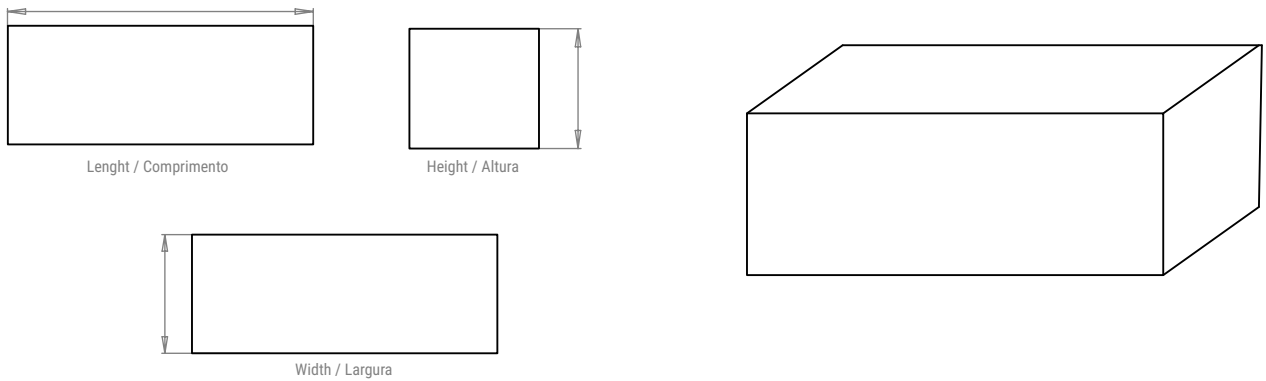

## REAR BUMPER

TOYOTA LAND CRUISER 76

Weight: 38 Kg

## PACKAGING FOR SHIPMENT

Weight: 14 Kg

## APPROACH AND DEPARTURE ANGLES

\*referring to the original tire