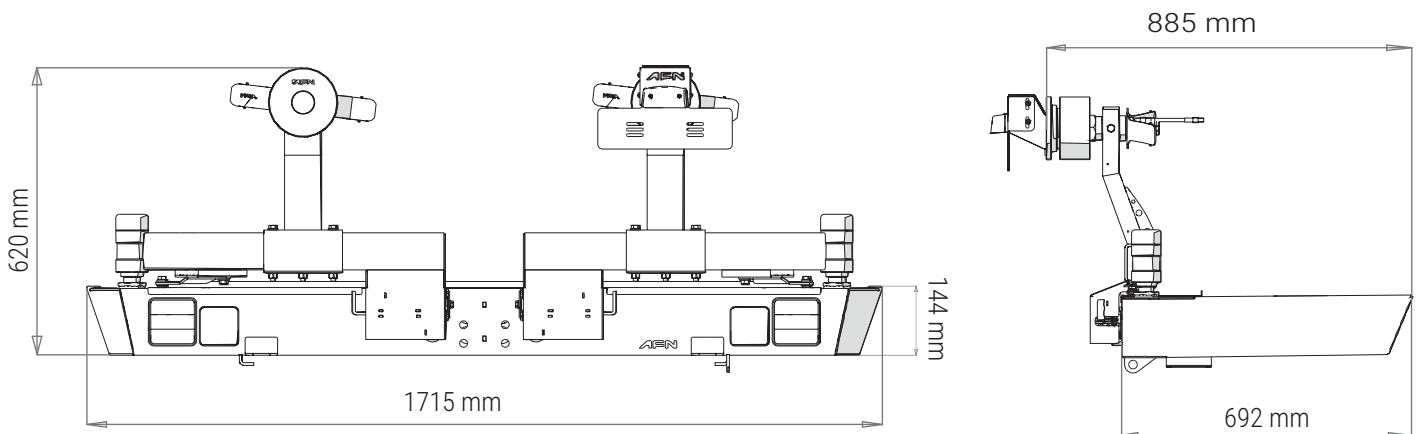

PRODUCT SPECIFICATIONS

48002058 REAR BUMPER 2 WHEEL CARRIER TOYOTA LAND CRUISER 76

Weight: 90 Kg

PACKAGING FOR SHIPMENT

Length / Comprimento

Height / Altura

Width / Largura

Weight: 14 Kg

APPROACH AND DEPARTURE ANGLES

*referring to the original tire