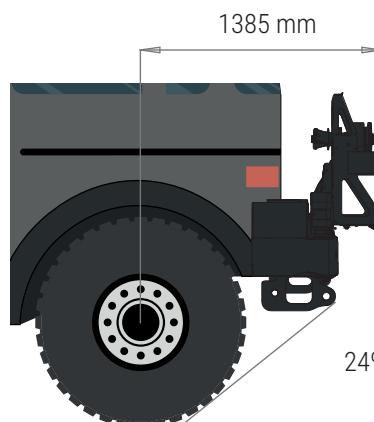

PRODUCT SPECIFICATIONS

48002058 REAR BUMPER 2 WHEEL CARRIER TOYOTA LAND CRUISER 76

Weight: 90 Kg

PACKAGING FOR SHIPMENT

Length / Comprimento

Height / Altura

Width / Largura

Weight: 14 Kg

APPROACH AND DEPARTURE ANGLES

*referring to the original tire