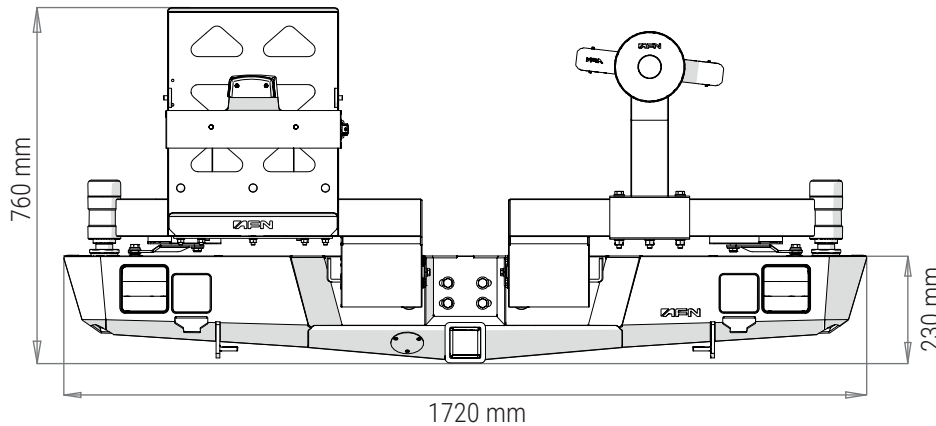

PRODUCT SPECIFICATIONS

48002684

REAR BAR WITH WHEELCARRIER WITH PROVISION TOWING HOOK

TOYOTA LAND CRUISER 76

Weight: 97 Kg

PACKAGING FOR SHIPMENT

Length / Comprimento

Height / Altura

Width / Largura

Weight: 14 Kg

APPROACH AND DEPARTURE ANGLES

*referring to the original tire