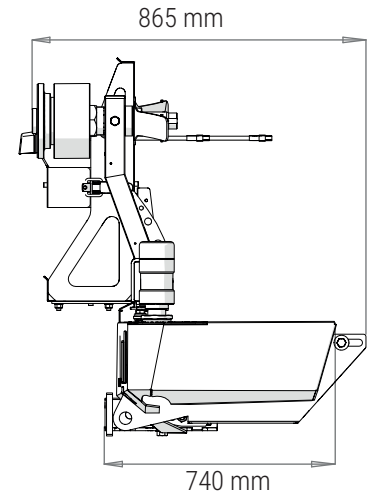

PRODUCT SPECIFICATIONS

48002684

REAR BAR WITH WHEELCARRIER WITH PROVISION TOWING HOOK

TOYOTA LAND CRUISER 76

Weight: 97 Kg

PACKAGING FOR SHIPMENT

Length / Comprimento

Height / Altura

Width / Largura

Weight: 14 Kg

APPROACH AND DEPARTURE ANGLES

*referring to the original tire