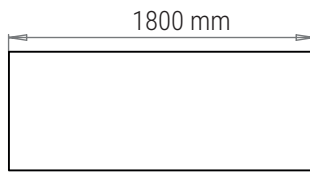

PRODUCT SPECIFICATIONS

48002684

REAR BAR WITH WHEELCARRIER WITH PROVISION TOWING HOOK

TOYOTA LAND CRUISER 76

Weight: 97 Kg

PACKAGING FOR SHIPMENT

Length / Comprimento

Height / Altura

Width / Largura

Weight: 14 Kg

APPROACH AND DEPARTURE ANGLES

*referring to the original tire