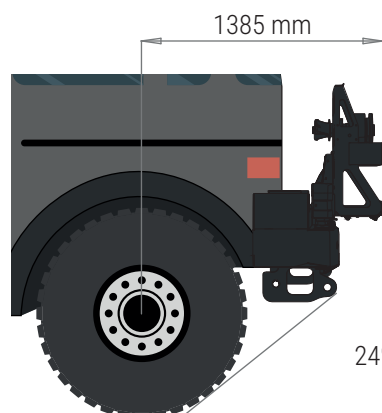

PRODUCT SPECIFICATIONS

48002684

REAR BAR WITH WHEELCARRIER WITH PROVISION TOWING HOOK

TOYOTA LAND CRUISER 76

Weight: 97 Kg

PACKAGING FOR SHIPMENT

Length / Comprimento

Height / Altura

Width / Largura

Weight: 14 Kg

APPROACH AND DEPARTURE ANGLES

*referring to the original tire