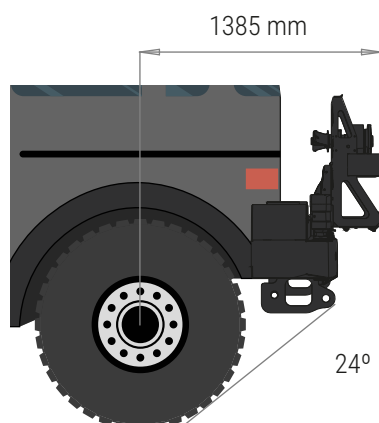

## 48002851 REAR BUMPER W/ WHEEL CARRIER/DOUBLE JERRY CAN HOLDER TOYOTA LAND CRUISER 76

Weight: 90 Kg

### PACKAGING FOR SHIPMENT

Length / Comprimento

Height / Altura

Width / Largura

Weight: 14 Kg

### APPROACH AND DEPARTURE ANGLES

\*referring to the original tire