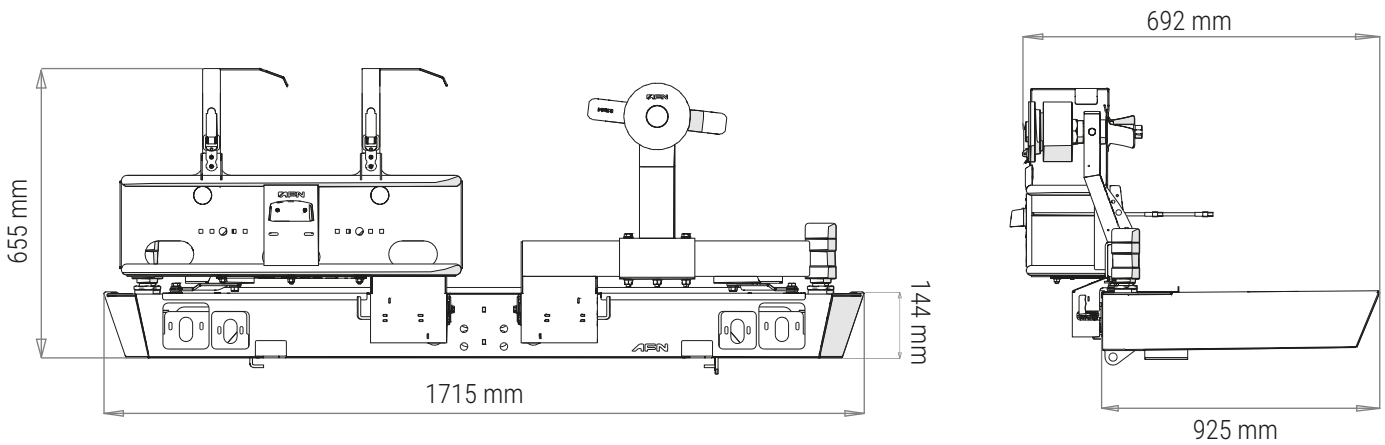

## 48002851 REAR BUMPER W/ WHEEL CARRIER/DOUBLE JERRY CAN HOLDER TOYOTA LAND CRUISER 76

Weight: 90 Kg

### PACKAGING FOR SHIPMENT

Length / Comprimento

Height / Altura

Width / Largura

Weight: 14 Kg