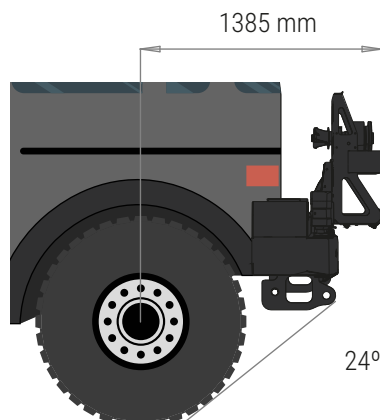

## 48001813 REAR BUMPER WITH WHEEL CARRIER AND JERRY CAN CARRIER TOYOTA LAND CRUISER 78

Weight: 89 Kg

### PACKAGING FOR SHIPMENT

Length / Comprimento

Height / Altura

Width / Largura

Weight: 14 Kg

### APPROACH AND DEPARTURE ANGLES

\*referring to the original tire