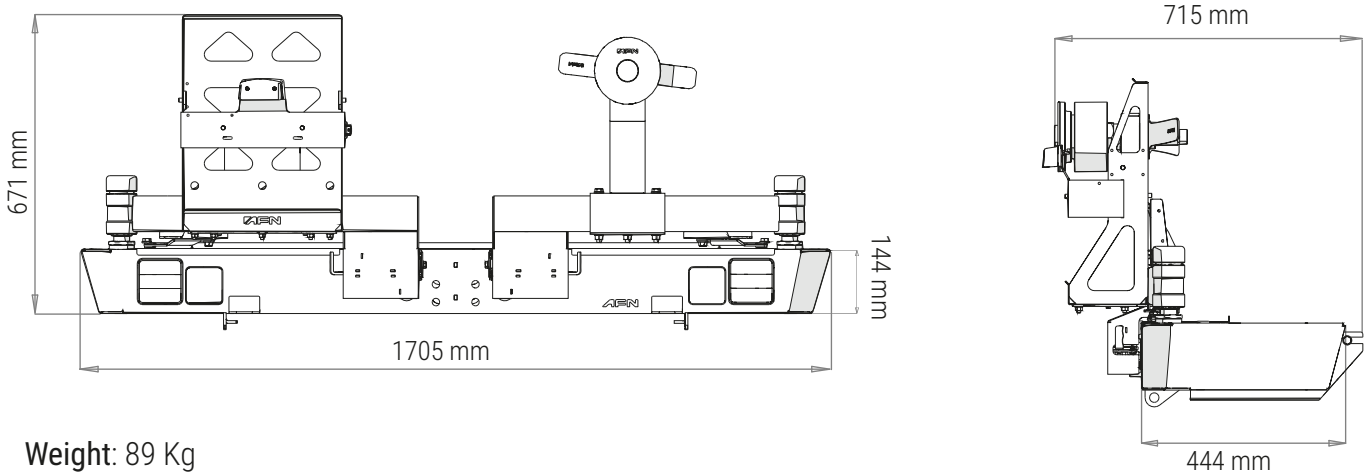

## 48001813 REAR BUMPER WITH WHEEL CARRIER AND JERRY CAN CARRIER TOYOTA LAND CRUISER 78

Weight: 89 Kg

### PACKAGING FOR SHIPMENT

Length / Comprimento

Height / Altura

Width / Largura

Weight: 14 Kg

### APPROACH AND DEPARTURE ANGLES

\*referring to the original tire