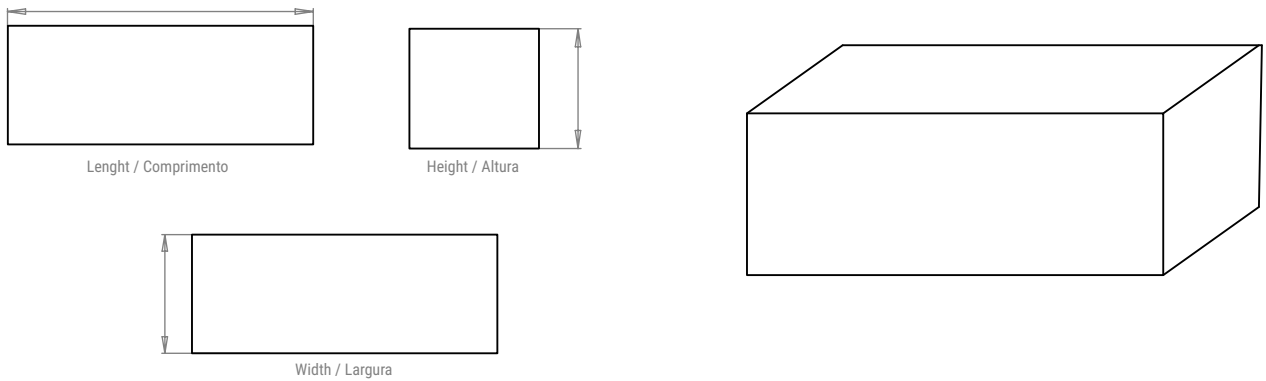

PRODUCT SPECIFICATIONS

48002098

REAR BUMPER

TOYOTA LAND CRUISER 78

Weight: 70Kg

PACKAGING FOR SHIPMENT

Weight: 14 Kg

APPROACH AND DEPARTURE ANGLES

*referring to the original tire