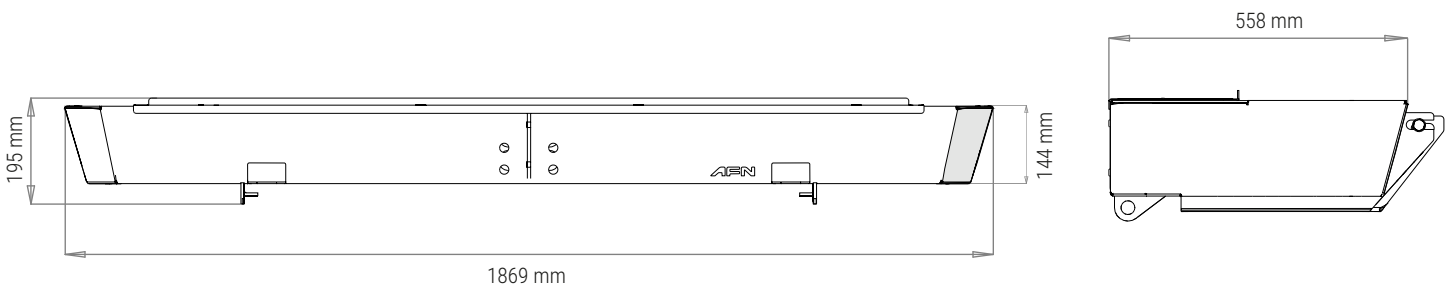

PRODUCT SPECIFICATIONS

48002098

REAR BUMPER

TOYOTA LAND CRUISER 78

Weight: 70Kg

PACKAGING FOR SHIPMENT

Weight: 14 Kg

APPROACH AND DEPARTURE ANGLES

*referring to the original tire