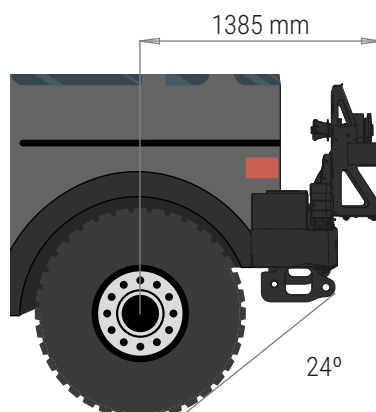

PRODUCT SPECIFICATIONS

48002098

REAR BUMPER

TOYOTA LAND CRUISER 78

Weight: 70Kg

PACKAGING FOR SHIPMENT

Weight: 14 Kg

APPROACH AND DEPARTURE ANGLES

*referring to the original tire