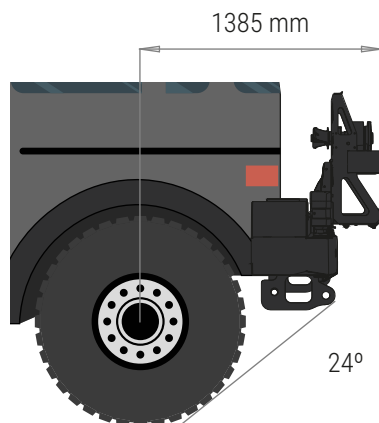

PRODUCT SPECIFICATIONS

48002474

REAR BUMPER WITH HOOK INSERTED

TOYOTA LAND CRUISER 78

Weight: 35Kg

PACKAGING FOR SHIPMENT

Weight: 14 Kg

APPROACH AND DEPARTURE ANGLES

*referring to the original tire