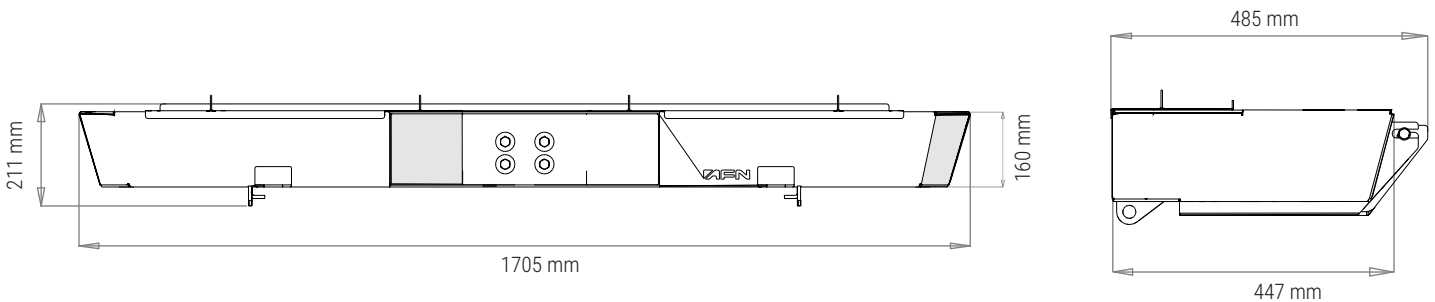

PRODUCT SPECIFICATIONS

48002474

REAR BUMPER WITH HOOK INSERTED

TOYOTA LAND CRUISER 78

Weight: 35Kg

PACKAGING FOR SHIPMENT

Weight: 14 Kg

APPROACH AND DEPARTURE ANGLES

*referring to the original tire