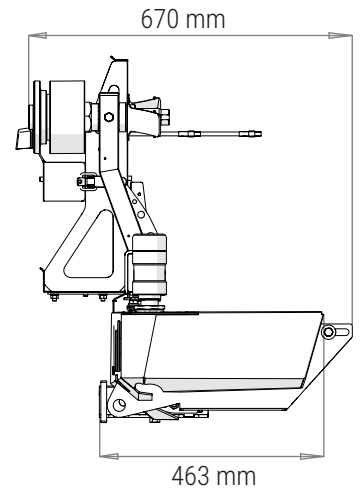

# PRODUCT SPECIFICATIONS

**48002659**

## REAR BAR WITH WHEELCARRIER WITH PROVISION TOWING HOOK

TOYOTA LAND CRUISER 78

Weight: 95 Kg

### PACKAGING FOR SHIPMENT

Length / Comprimento

Height / Altura

Width / Largura

Weight: 14 Kg