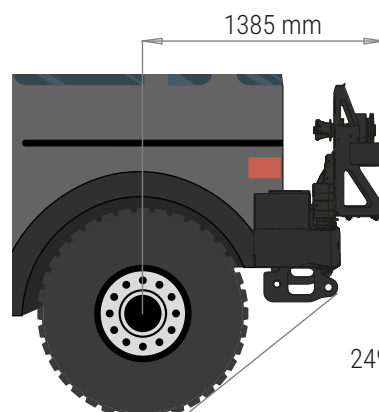

## REAR BAR WITH WHEELCARRIER WITH PROVISION TOWING HOOK

TOYOTA LAND CRUISER 78

Weight: 95 Kg

### PACKAGING FOR SHIPMENT

Length / Comprimento

Height / Altura

Width / Largura

Weight: 14 Kg

### APPROACH AND DEPARTURE ANGLES

\*referring to the original tire