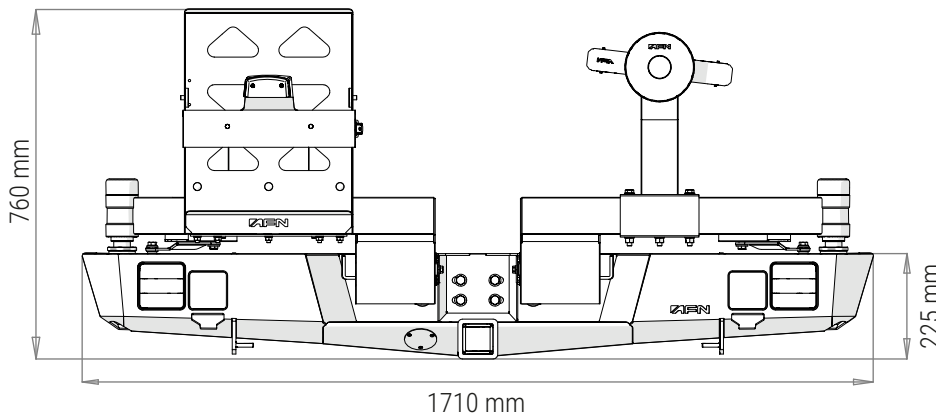

# PRODUCT SPECIFICATIONS

**48002659**

## REAR BAR WITH WHEELCARRIER WITH PROVISION TOWING HOOK

TOYOTA LAND CRUISER 78

Weight: 95 Kg

### PACKAGING FOR SHIPMENT

Length / Comprimento

Height / Altura

Width / Largura

Weight: 14 Kg

### APPROACH AND DEPARTURE ANGLES

\*referring to the original tire