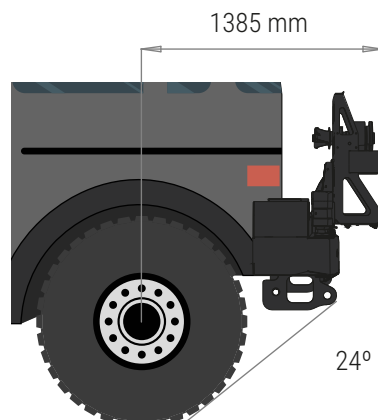

## 48002852 REAR BUMPER W/ WHEEL CARRIER/DOUBLE JERRY CAN HOLDER TOYOTA LAND CRUISER 78

Weight: 90 Kg

### PACKAGING FOR SHIPMENT

Length / Comprimento

Height / Altura

Width / Largura

Weight: 14 Kg

### APPROACH AND DEPARTURE ANGLES

\*referring to the original tire