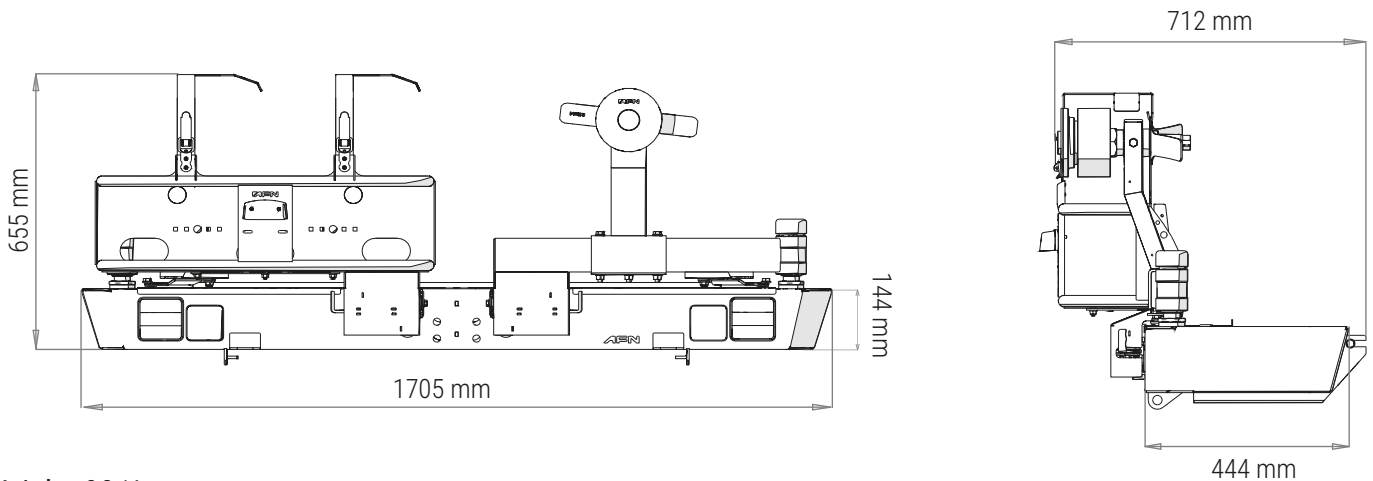

## 48002852 REAR BUMPER W/ WHEEL CARRIER/DOUBLE JERRY CAN HOLDER TOYOTA LAND CRUISER 78

Weight: 90 Kg

### PACKAGING FOR SHIPMENT

Length / Comprimento

Height / Altura

Width / Largura

Weight: 14 Kg