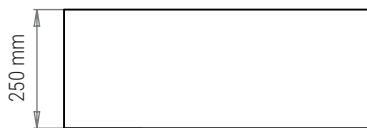

PRODUCT SPECIFICATIONS

48002105

REAR BUMPER

(*SOLD WITH REFERENCE 48002859)

TOYOTA LAND CRUISER 79

Weight: 35Kg

PACKAGING FOR SHIPMENT

Length / Comprimento

Height / Altura

Width / Largura

Weight: 14 Kg

APPROACH AND DEPARTURE ANGLES

*referring to the original tire