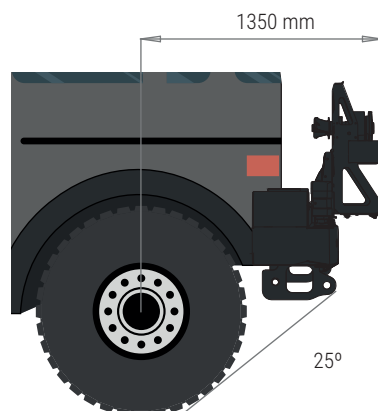

PRODUCT SPECIFICATIONS

48002105

REAR BUMPER

(*SOLD WITH REFERENCE 48002859)

TOYOTA LAND CRUISER 79

Weight: 35Kg

PACKAGING FOR SHIPMENT

Length / Comprimento

Height / Altura

Width / Largura

Weight: 14 Kg

APPROACH AND DEPARTURE ANGLES

*referring to the original tire