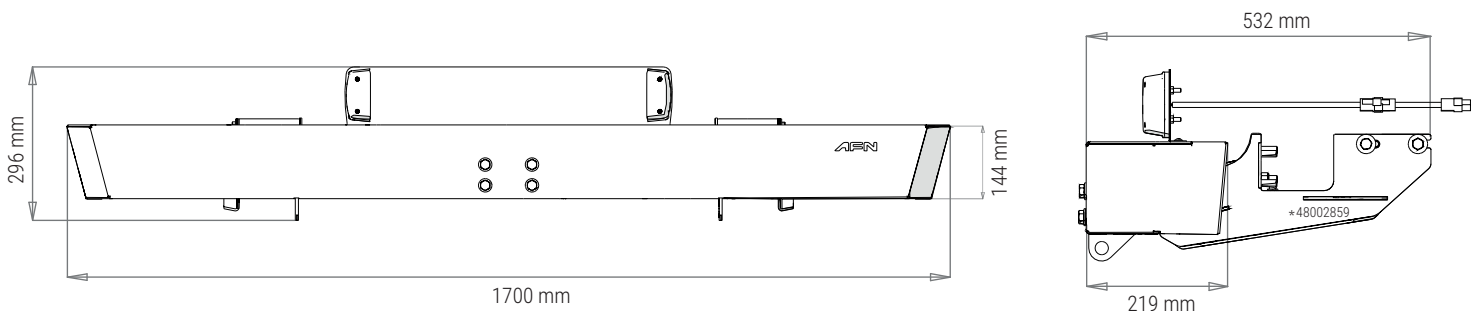

PRODUCT SPECIFICATIONS

48002105

REAR BUMPER

(*SOLD WITH REFERENCE 48002859)

TOYOTA LAND CRUISER 79

Weight: 35Kg

PACKAGING FOR SHIPMENT

Length / Comprimento

Height / Altura

Width / Largura

Weight: 14 Kg

APPROACH AND DEPARTURE ANGLES

*referring to the original tire