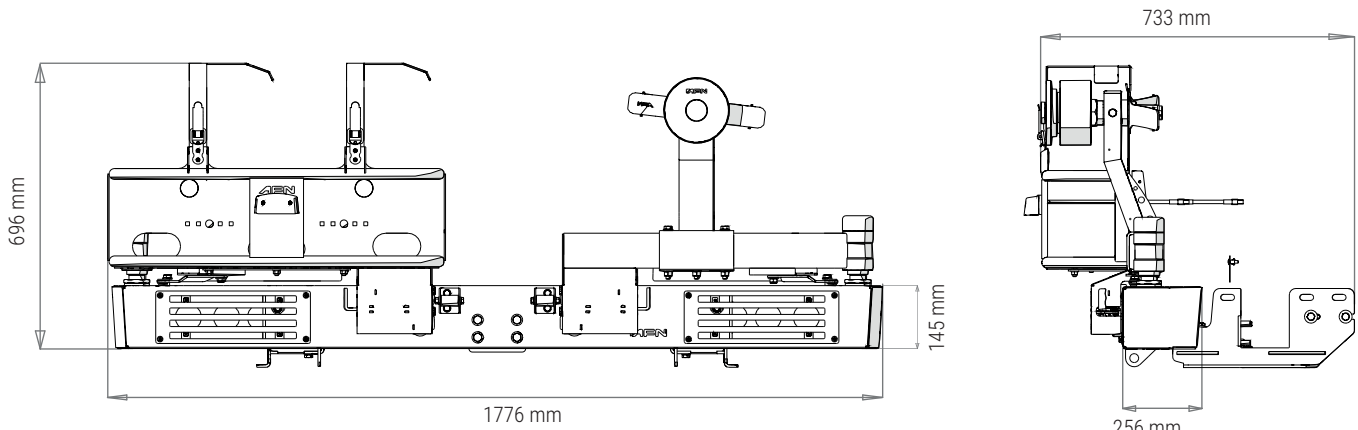

PRODUCT SPECIFICATIONS

48002654 REAR BUMPER TOYOTA LAND CRUISER 79

Weight: 126Kg

PACKAGING FOR SHIPMENT

Weight: 14 Kg

APPROACH AND DEPARTURE ANGLES

*referring to the original tire