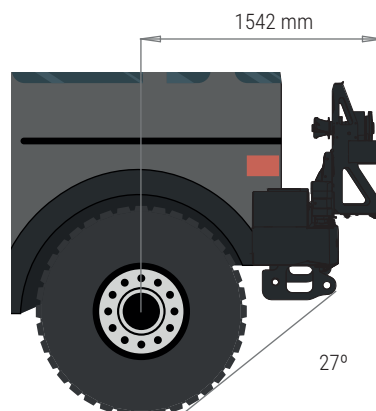

PRODUCT SPECIFICATIONS

48002654 REAR BUMPER TOYOTA LAND CRUISER 79

Weight: 126Kg

PACKAGING FOR SHIPMENT

Weight: 14 Kg

APPROACH AND DEPARTURE ANGLES

*referring to the original tire