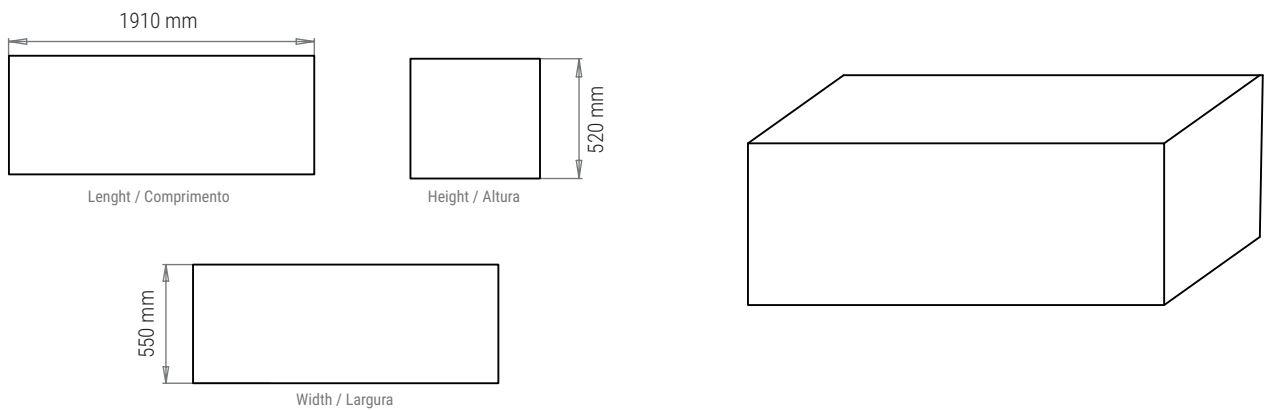

PRODUCT SPECIFICATIONS

48002654 REAR BUMPER TOYOTA LAND CRUISER 79

Weight: 126Kg

PACKAGING FOR SHIPMENT

Weight: 14 Kg

APPROACH AND DEPARTURE ANGLES

*referring to the original tire