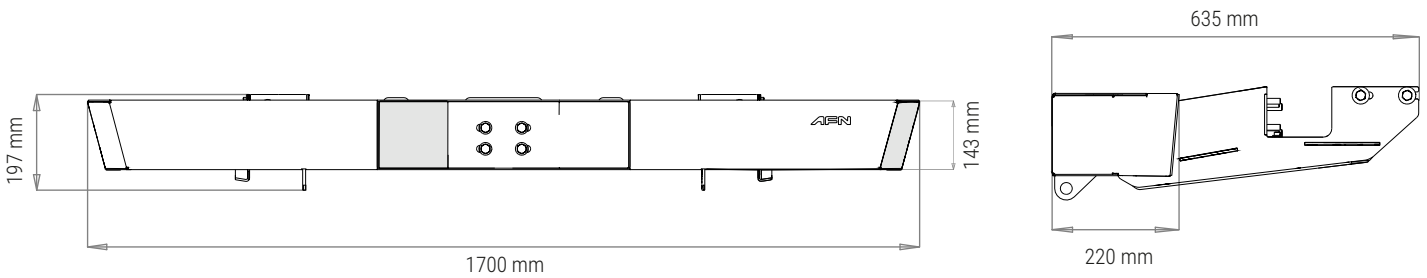

PRODUCT SPECIFICATIONS

48002877

REAR BUMPER FOR REF:48002795/2796

TOYOTA LAND CRUISER 79

Weight: 37Kg

PACKAGING FOR SHIPMENT

Length / Comprimento

Height / Altura

Width / Largura

Weight: 14 Kg

APPROACH AND DEPARTURE ANGLES

*referring to the original tire