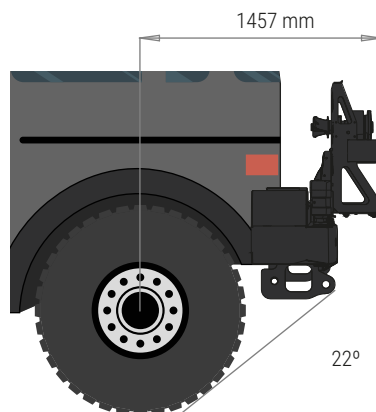

PRODUCT SPECIFICATIONS

48002877

REAR BUMPER FOR REF:48002795/2796

TOYOTA LAND CRUISER 79

Weight: 37Kg

PACKAGING FOR SHIPMENT

Length / Comprimento

Height / Altura

Width / Largura

Weight: 14 Kg

APPROACH AND DEPARTURE ANGLES

*referring to the original tire