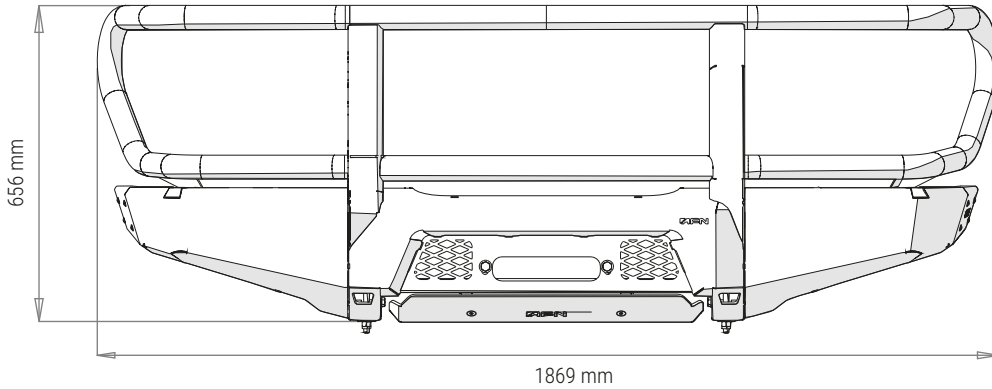

PRODUCT SPECIFICATIONS

48002928

BULL BAR WITHOUT FOG LIGHTS

TOYOTA LAND CRUISER 79

Weight: 70 Kg

PACKAGING FOR SHIPMENT

Weight: 13,50 Kg

APPROACH AND DEPARTURE ANGLES

*referring to the original tire