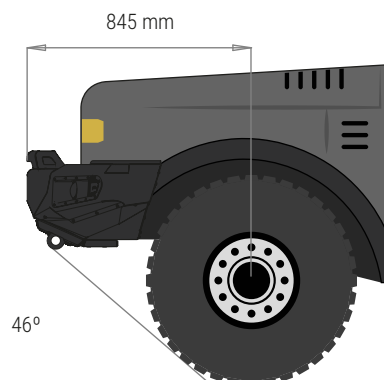

PRODUCT SPECIFICATIONS

48002928

BULL BAR WITHOUT FOG LIGHTS

TOYOTA LAND CRUISER 79

Weight: 70 Kg

PACKAGING FOR SHIPMENT

Weight: 13,50 Kg

APPROACH AND DEPARTURE ANGLES

*referring to the original tire