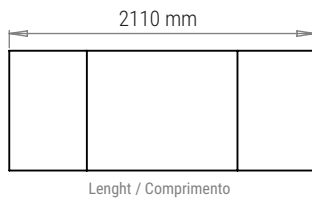

PRODUCT SPECIFICATIONS

48002928

BULL BAR WITHOUT FOG LIGHTS

TOYOTA LAND CRUISER 79

Weight: 70 Kg

PACKAGING FOR SHIPMENT

Weight: 13,50 Kg

APPROACH AND DEPARTURE ANGLES