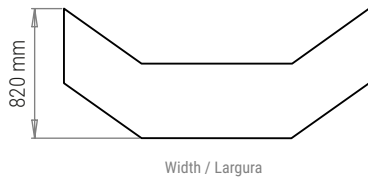

PRODUCT SPECIFICATIONS

48002928

BULL BAR WITHOUT FOG LIGHTS

TOYOTA LAND CRUISER 79

Weight: 70 Kg

PACKAGING FOR SHIPMENT

Weight: 13,50 Kg

APPROACH AND DEPARTURE ANGLES

*referring to the original tire