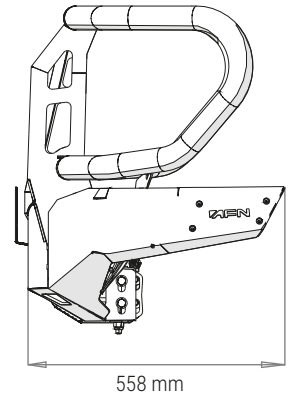

PRODUCT SPECIFICATIONS

48002928

BULL BAR WITHOUT FOG LIGHTS

TOYOTA LAND CRUISER 79

Weight: 70 Kg

PACKAGING FOR SHIPMENT

Weight: 13,50 Kg

APPROACH AND DEPARTURE ANGLES

*referring to the original tire