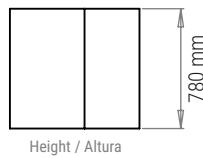

PRODUCT SPECIFICATIONS

48002928

BULL BAR WITHOUT FOG LIGHTS

TOYOTA LAND CRUISER 79

Weight: 70 Kg

PACKAGING FOR SHIPMENT

Weight: 13,50 Kg

APPROACH AND DEPARTURE ANGLES