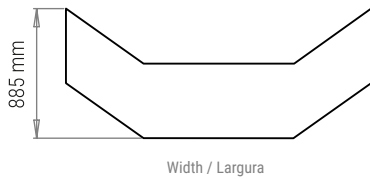

PRODUCT SPECIFICATIONS

48002912

BULL BAR WITH FOG LIGHTS TOYOTA LAND CRUISER ALL 70 SERIES

Weight: 53 Kg

PACKAGING FOR SHIPMENT

Weight: 14 Kg

APPROACH AND DEPARTURE ANGLES

*referring to the original tire