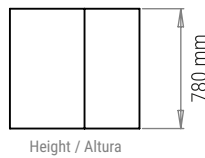

PRODUCT SPECIFICATIONS

48002912

BULL BAR WITH FOG LIGHTS TOYOTA LAND CRUISER ALL 70 SERIES

Weight: 53 Kg

PACKAGING FOR SHIPMENT

Weight: 14 Kg

APPROACH AND DEPARTURE ANGLES

*referring to the original tire