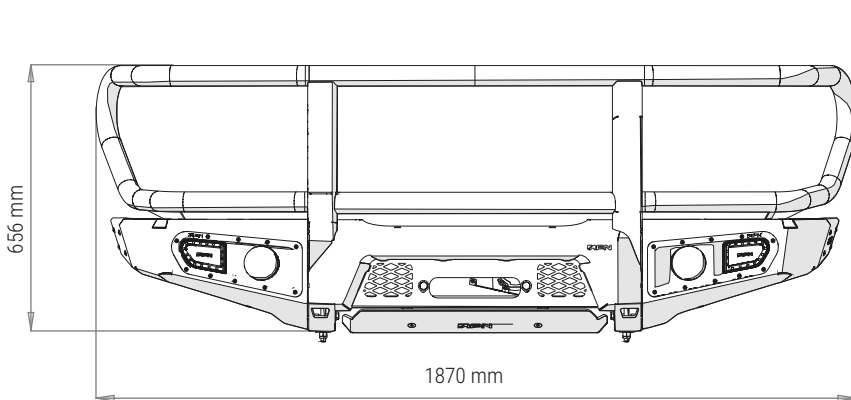

PRODUCT SPECIFICATIONS

48002912

BULL BAR WITH FOG LIGHTS TOYOTA LAND CRUISER ALL 70 SERIES

Weight: 53 Kg

PACKAGING FOR SHIPMENT

Weight: 14 Kg

APPROACH AND DEPARTURE ANGLES

*referring to the original tire