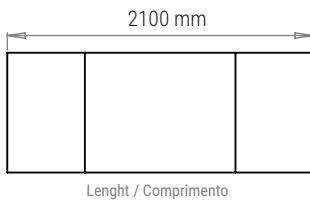

PRODUCT SPECIFICATIONS

48002912

BULL BAR WITH FOG LIGHTS TOYOTA LAND CRUISER ALL 70 SERIES

Weight: 53 Kg

PACKAGING FOR SHIPMENT

Weight: 14 Kg

APPROACH AND DEPARTURE ANGLES

*referring to the original tire