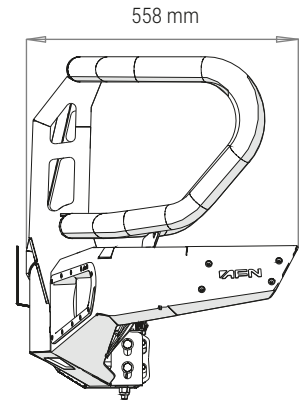

PRODUCT SPECIFICATIONS

48002912

BULL BAR WITH FOG LIGHTS TOYOTA LAND CRUISER ALL 70 SERIES

Weight: 53 Kg

PACKAGING FOR SHIPMENT

Weight: 14 Kg

APPROACH AND DEPARTURE ANGLES

*referring to the original tire