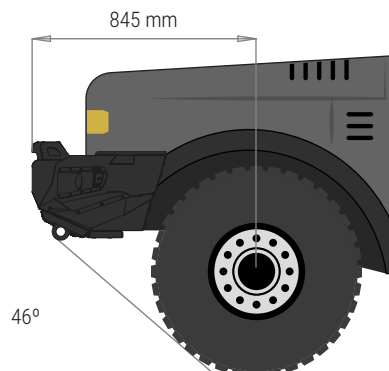

PRODUCT SPECIFICATIONS

48002912

BULL BAR WITH FOG LIGHTS TOYOTA LAND CRUISER ALL 70 SERIES

Weight: 53 Kg

PACKAGING FOR SHIPMENT

Weight: 14 Kg

APPROACH AND DEPARTURE ANGLES

*referring to the original tire