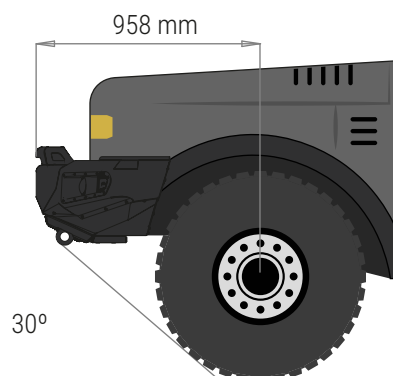

PRODUCT SPECIFICATIONS

48002918

WRAPAROUND BAR

TOYOTA LAND CRUISER ALL 70 SERIES

Weight: 24 Kg

PACKAGING FOR SHIPMENT

Weight: 14 Kg

APPROACH AND DEPARTURE ANGLES

*referring to the original tire