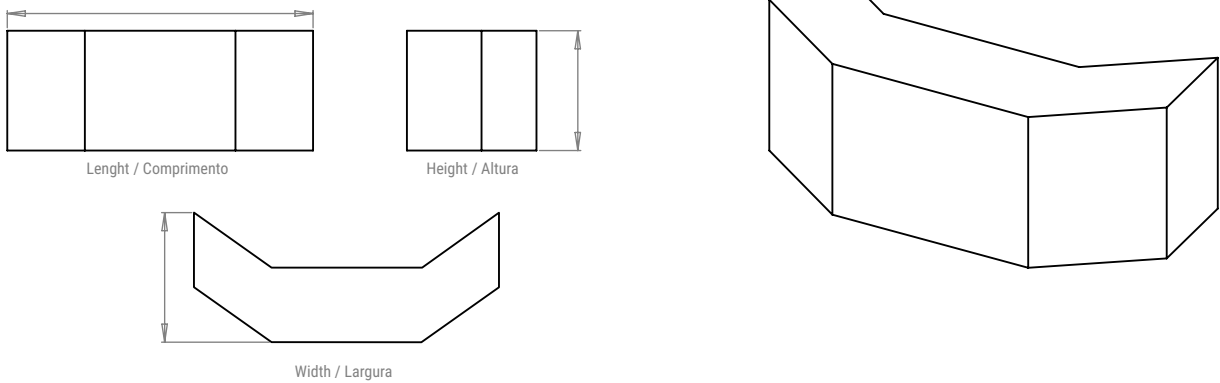

PRODUCT SPECIFICATIONS

48002918

WRAPAROUND BAR

TOYOTA LAND CRUISER ALL 70 SERIES

Weight: 24 Kg

PACKAGING FOR SHIPMENT

Weight: 14 Kg

APPROACH AND DEPARTURE ANGLES

*referring to the original tire