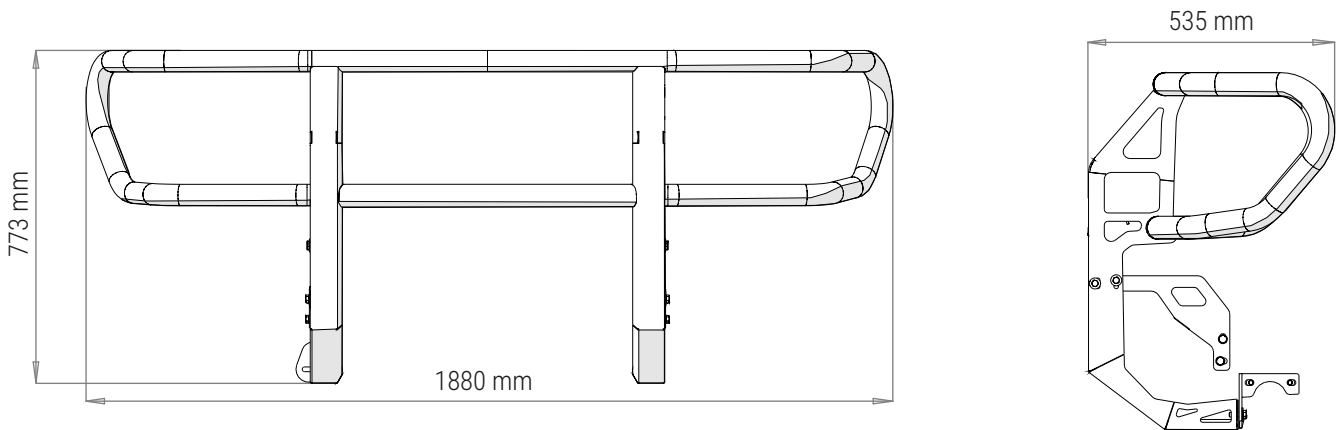

PRODUCT SPECIFICATIONS

48002918

WRAPAROUND BAR

TOYOTA LAND CRUISER ALL 70 SERIES

Weight: 24 Kg

PACKAGING FOR SHIPMENT

Weight: 14 Kg

APPROACH AND DEPARTURE ANGLES

*referring to the original tire