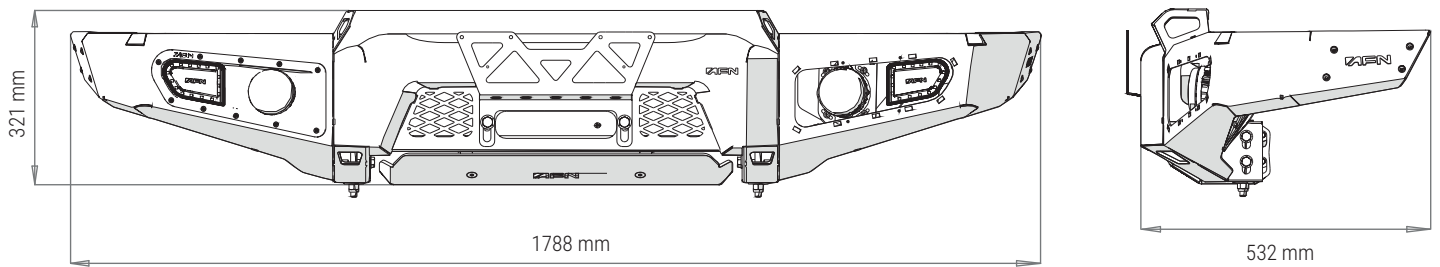

PRODUCT SPECIFICATIONS

48002924

FRONT BUMPER WITH FOG LIGHTS

TOYOTA LAND CRUISER ALL 70 SERIES

Weight: 43 Kg

PACKAGING FOR SHIPMENT

Weight: 14 Kg

APPROACH AND DEPARTURE ANGLES

*referring to the original tire