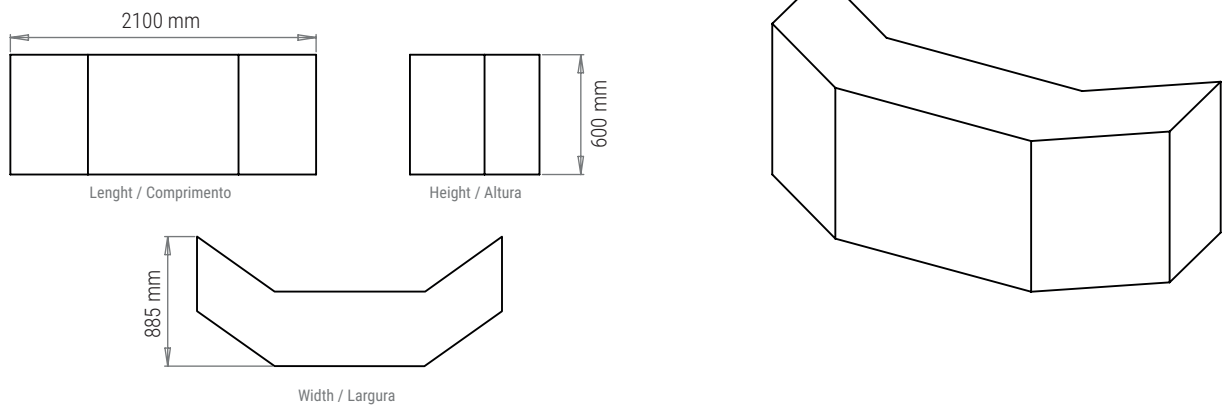

PRODUCT SPECIFICATIONS

48002924

FRONT BUMPER WITH FOG LIGHTS

TOYOTA LAND CRUISER ALL 70 SERIES

Weight: 43 Kg

PACKAGING FOR SHIPMENT

Weight: 14 Kg

APPROACH AND DEPARTURE ANGLES

*referring to the original tire