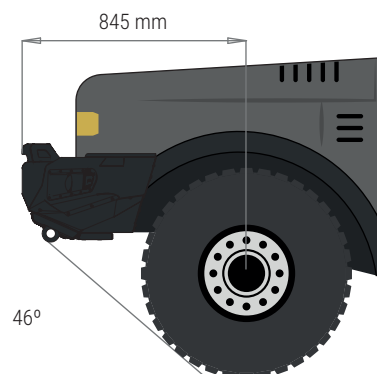

PRODUCT SPECIFICATIONS

48002924

FRONT BUMPER WITH FOG LIGHTS

TOYOTA LAND CRUISER ALL 70 SERIES

Weight: 43 Kg

PACKAGING FOR SHIPMENT

Weight: 14 Kg

APPROACH AND DEPARTURE ANGLES

*referring to the original tire