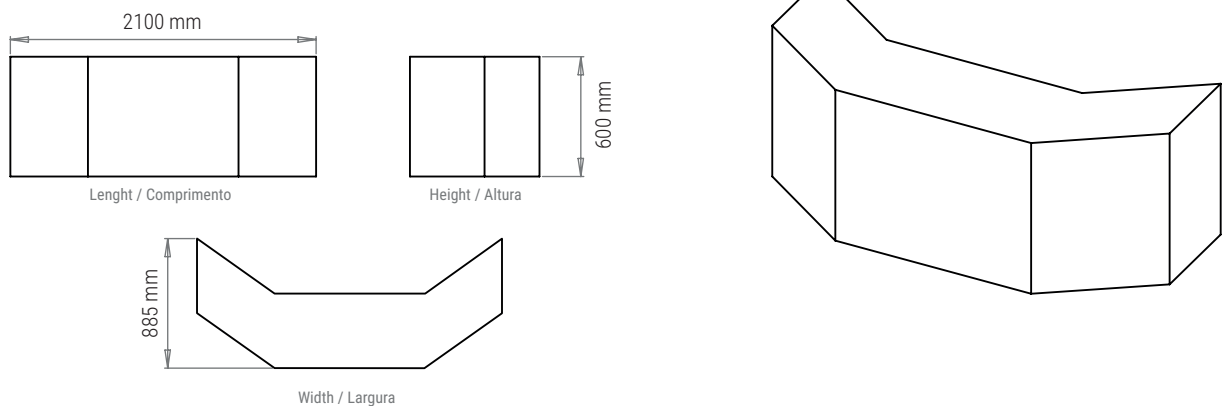

PRODUCT SPECIFICATIONS

48002925

FRONT BUMPER WITH FOG LIGHTS

TOYOTA LAND CRUISER ALL 70 SERIES

Weight: 40 Kg

PACKAGING FOR SHIPMENT

Weight: 14 Kg

APPROACH AND DEPARTURE ANGLES

*referring to the original tire