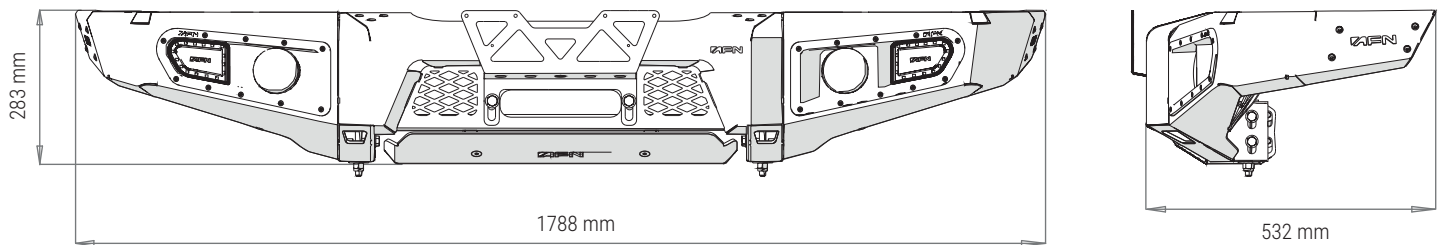

PRODUCT SPECIFICATIONS

48002925

FRONT BUMPER WITH FOG LIGHTS

TOYOTA LAND CRUISER ALL 70 SERIES

Weight: 40 Kg

PACKAGING FOR SHIPMENT

Weight: 14 Kg

APPROACH AND DEPARTURE ANGLES

*referring to the original tire