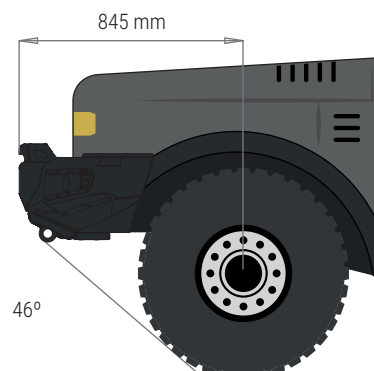

PRODUCT SPECIFICATIONS

48002925

FRONT BUMPER WITH FOG LIGHTS

TOYOTA LAND CRUISER ALL 70 SERIES

Weight: 40 Kg

PACKAGING FOR SHIPMENT

Weight: 14 Kg

APPROACH AND DEPARTURE ANGLES

*referring to the original tire