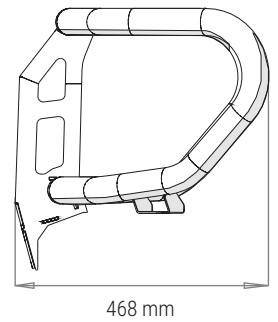

# PRODUCT SPECIFICATIONS

**48002926**

**ATTACHABLE HOOP FOR REF: 48002925**

TOYOTA LAND CRUISER ALL 70 SERIES

Weight: 18 Kg

## PACKAGING FOR SHIPMENT

Weight: 14 Kg