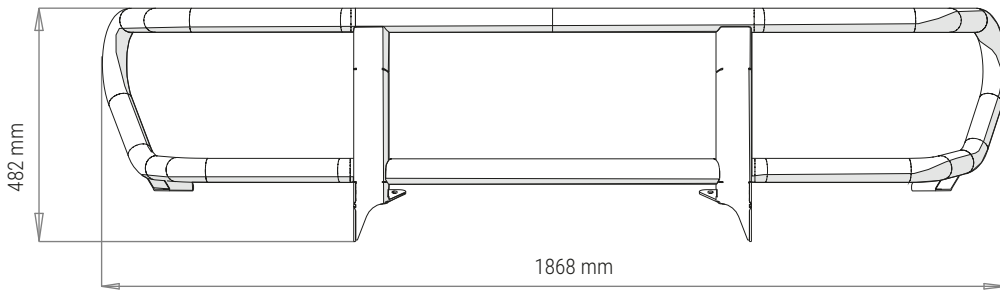

# PRODUCT SPECIFICATIONS

**48002926**

**ATTACHABLE HOOP FOR REF: 48002925**

TOYOTA LAND CRUISER ALL 70 SERIES

Weight: 18 Kg

## PACKAGING FOR SHIPMENT

Weight: 14 Kg

## APPROACH AND DEPARTURE ANGLES

\*referring to the original tire