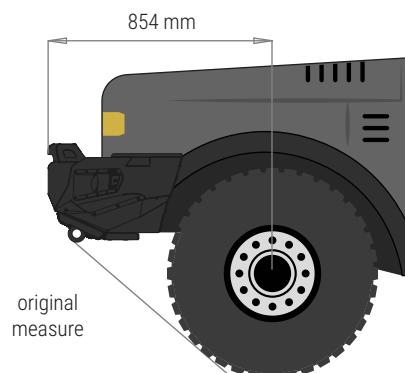

# PRODUCT SPECIFICATIONS

**48002926**

**ATTACHABLE HOOP FOR REF: 48002925**

TOYOTA LAND CRUISER ALL 70 SERIES

Weight: 18 Kg

## PACKAGING FOR SHIPMENT

Weight: 14 Kg

## APPROACH AND DEPARTURE ANGLES

\*referring to the original tire